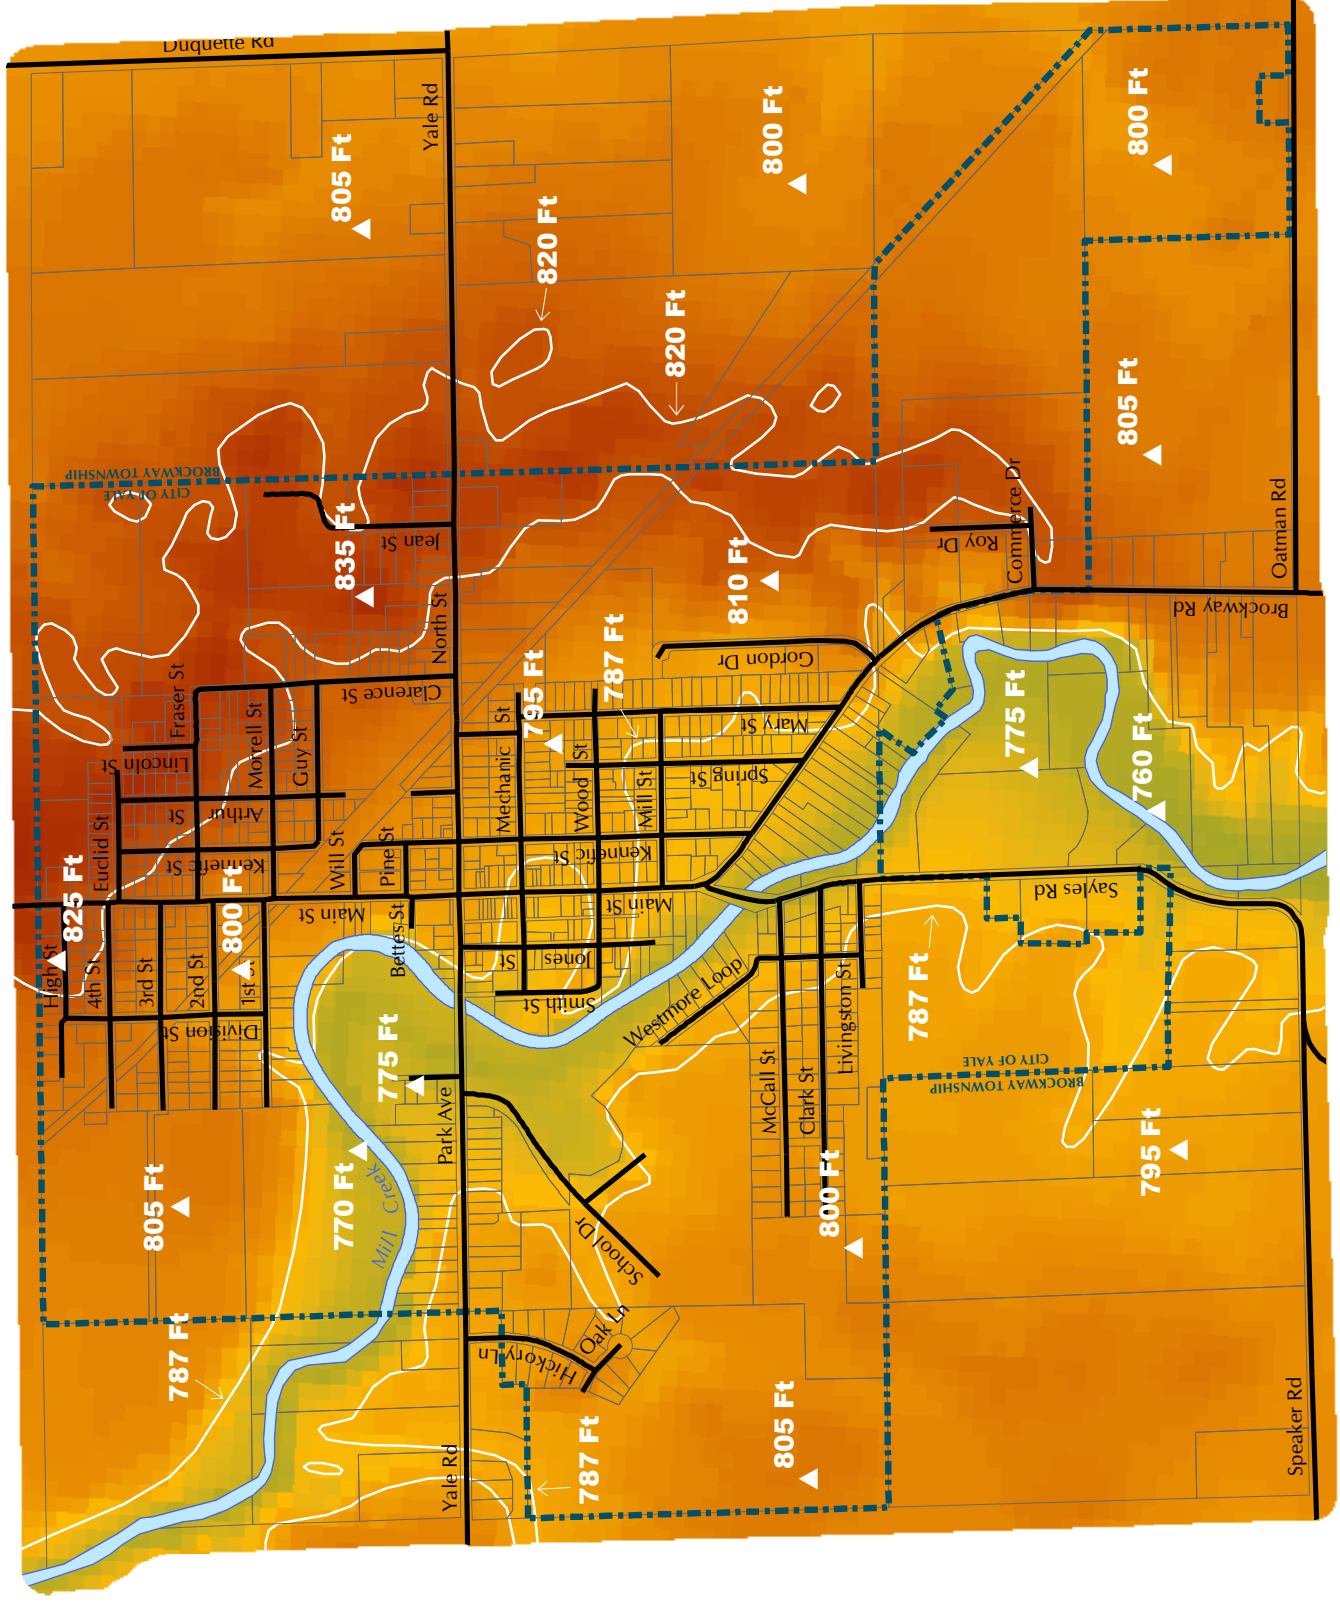

Map 3 Topography

Legend

- Digital Elevation Model
- Higher Elevations
 - Lower Elevations
- 33 Foot Contour Lines
- Roads
- Yale City Limits
- Water Bodies
- Parcel Lines
- Spot Elevations
- Contour Elevations

Topography Source: Michigan Geographic Data Library.

September 2007

25251 Northline Road
Taylor, MI 48180
www.WadeTrim.com

CITY OF YALE
St. Clair County, Michigan

Master Plan